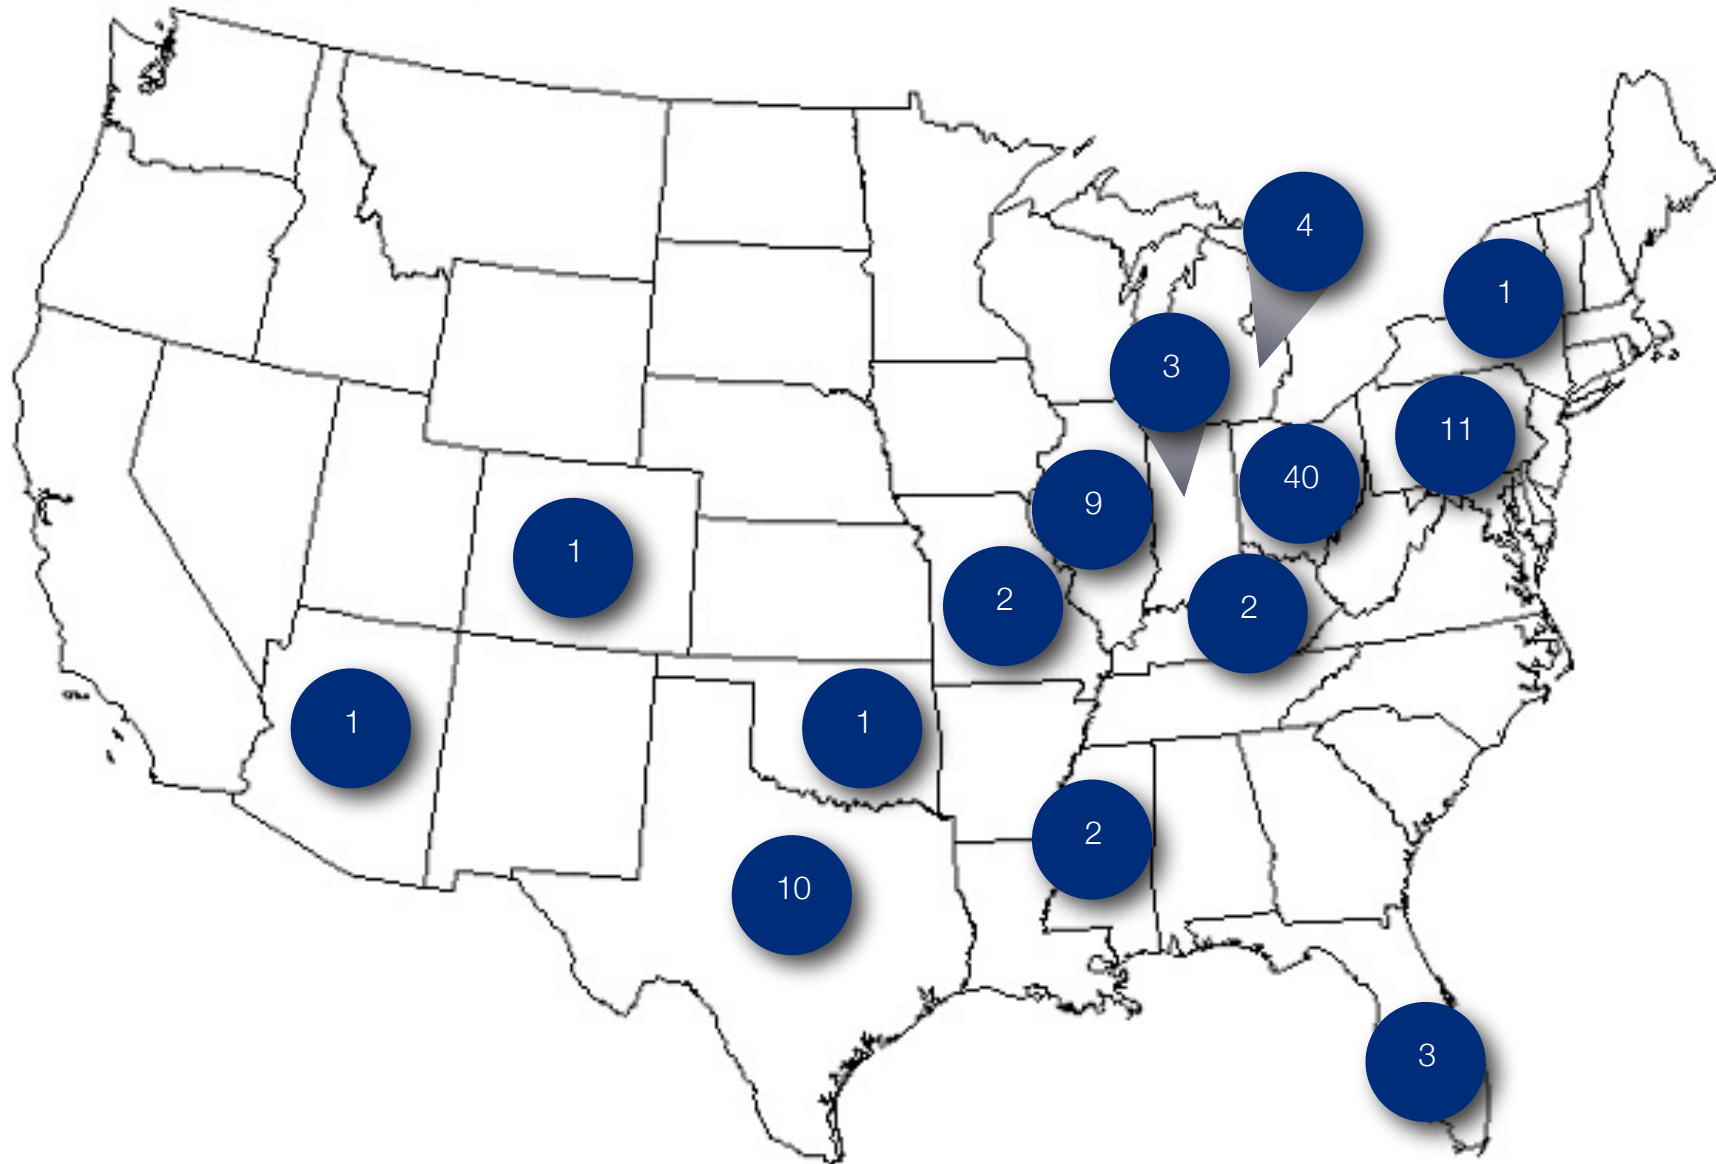

LuttnerRetail

GROUP

OVER \$620 MILLION CLOSED SINCE '05